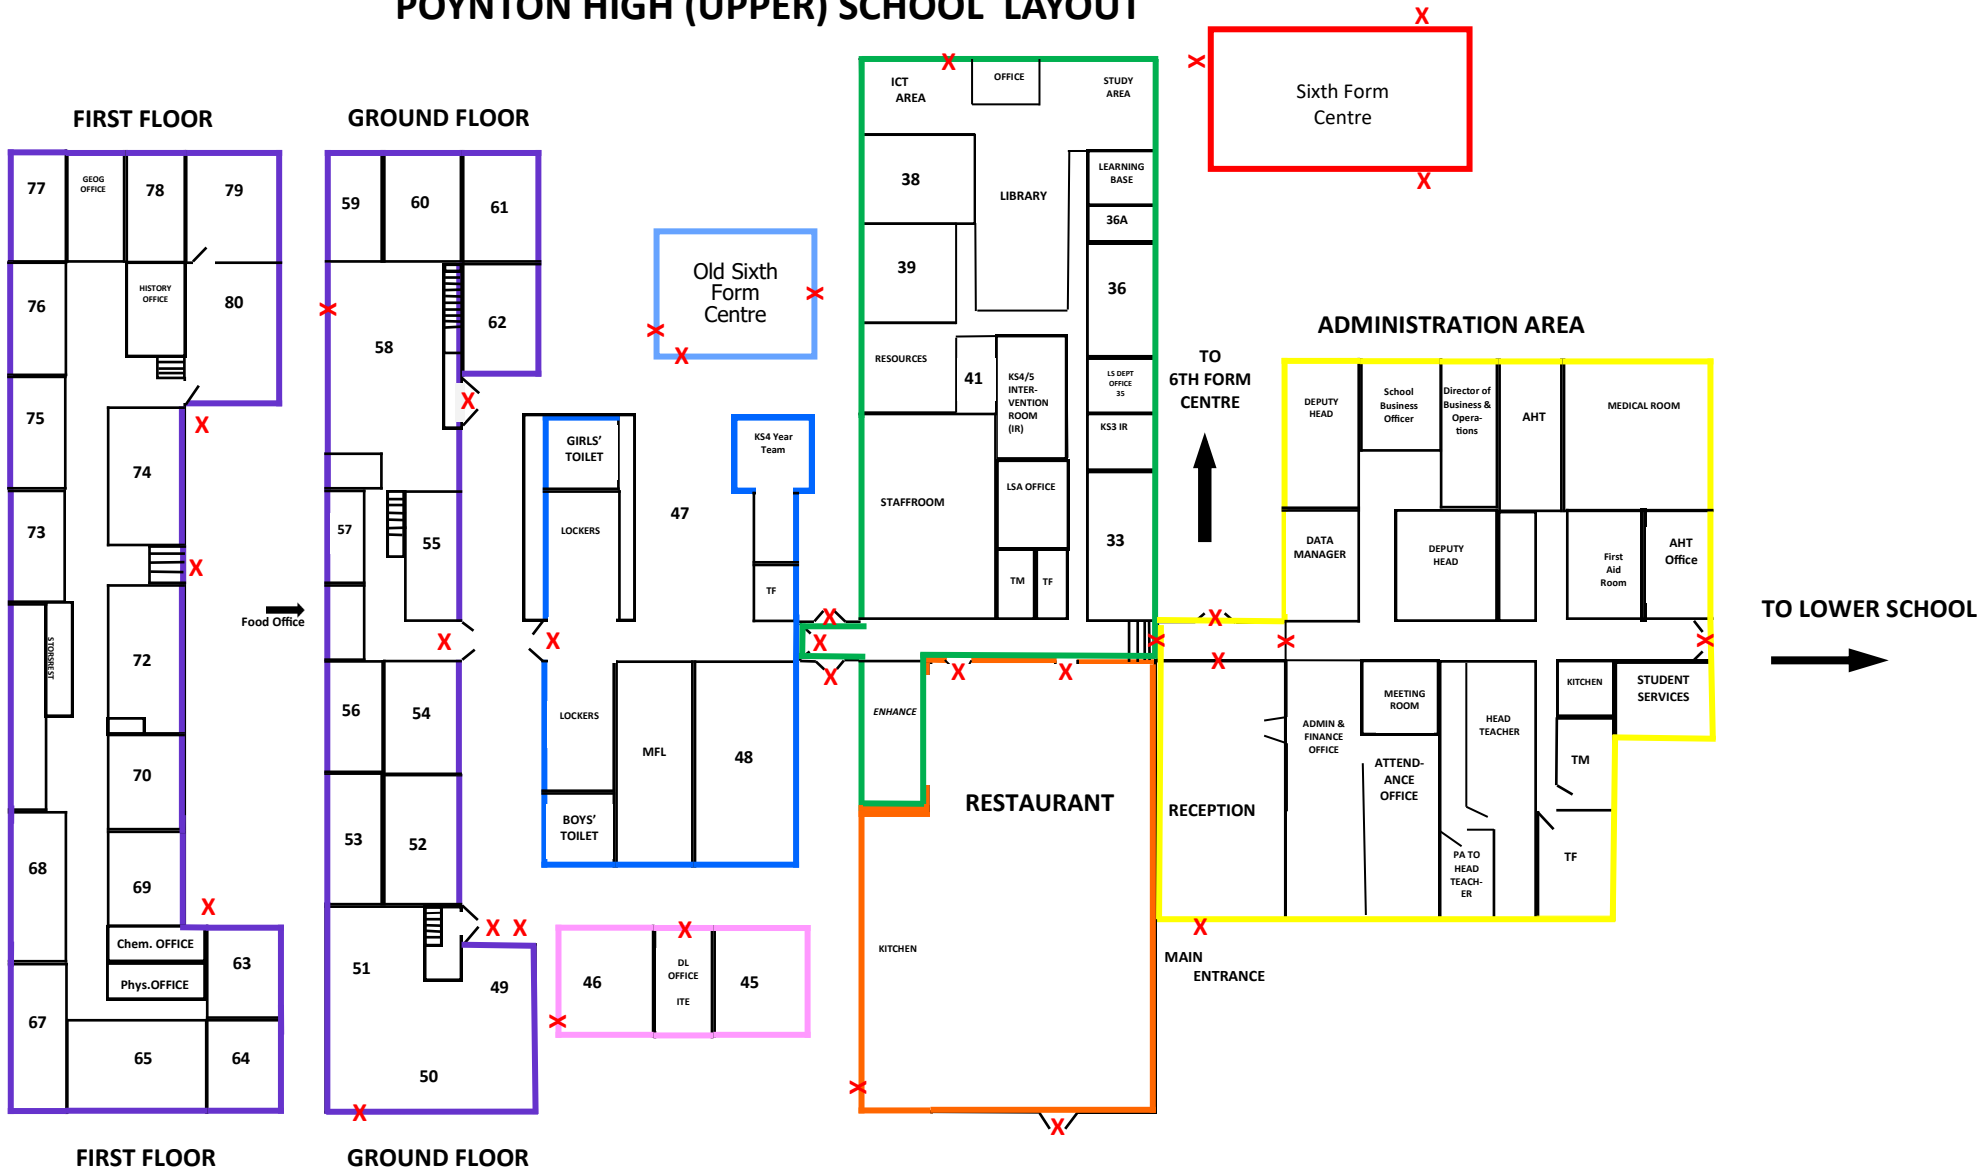

POYNTON HIGH (UPPER) SCHOOL LAYOUT

KEY:
 TF = Toilets (Female Staff)
 TM = Toilets (Male Staff)
 X — Exits

LB—Learning Base

POYNTON HIGH (LOWER) SCHOOL LAYOUT

KEY:
D = DISABLED TOILET