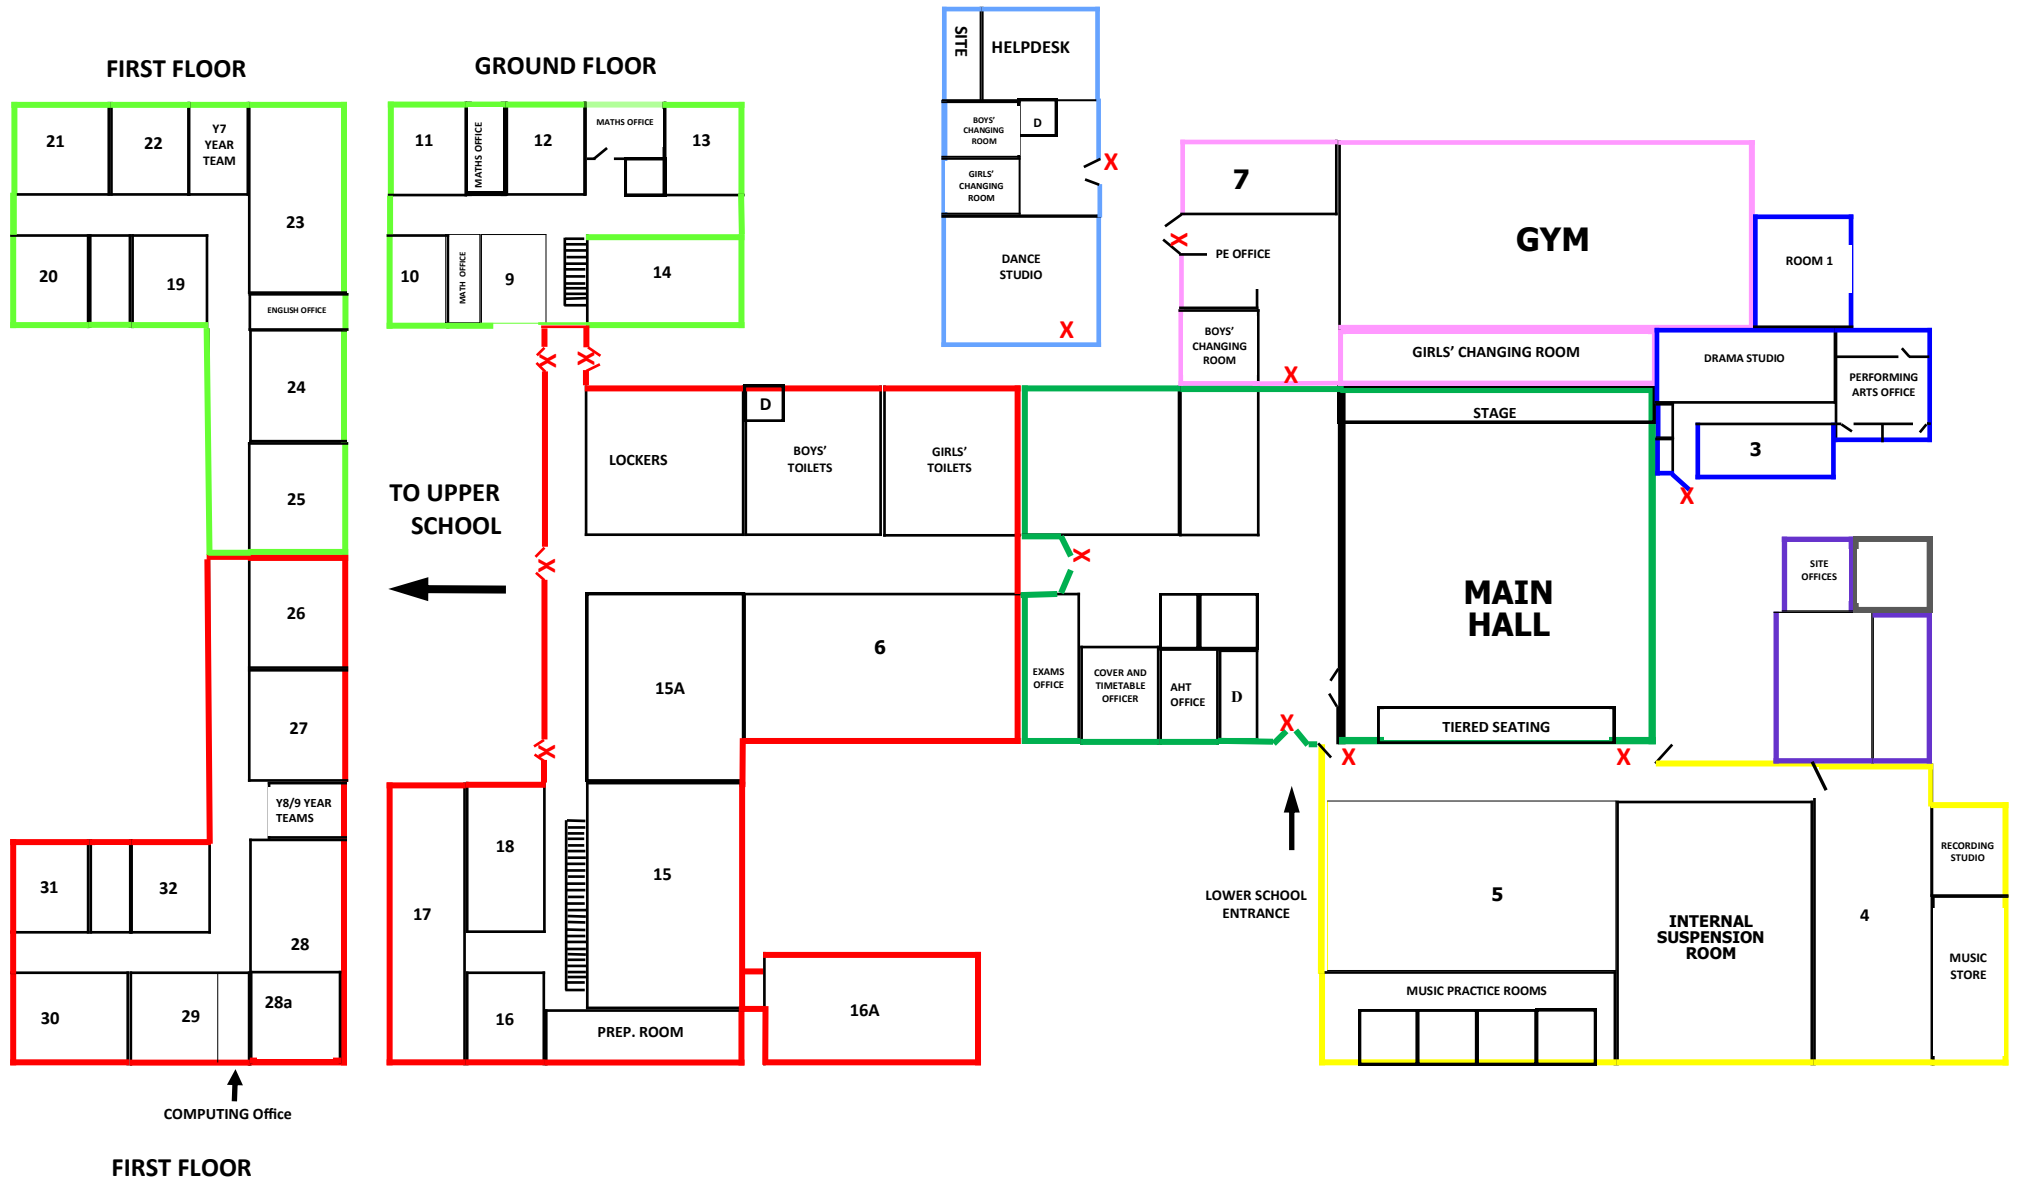

POYNTON HIGH (UPPER) SCHOOL LAYOUT

KEY:
 TF = Toilets (Female Staff)
 TM = Toilets (Male Staff)
 X — Exits

LB—Learning Base

POYNTON HIGH (LOWER) SCHOOL LAYOUT

KEY:
D = DISABLED TOILET